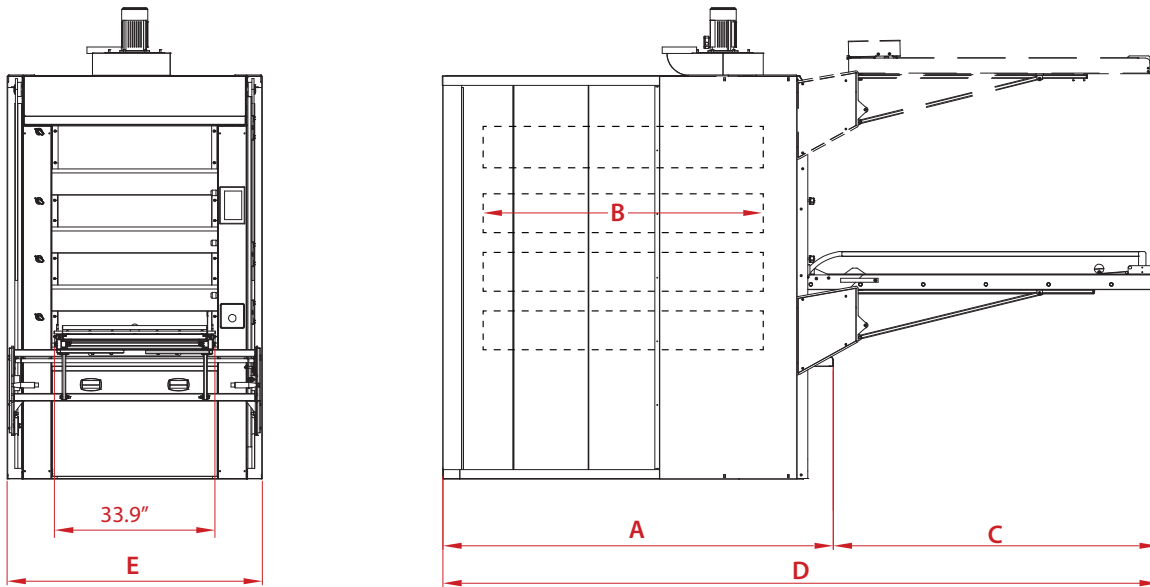

Features

- ◆ Manual in-and-out operation.
- ◆ Simplifies both the loading *and unloading* of breads, rolls and pan goods.
- ◆ Eliminates the need for hand peels and manual setters.
- ◆ Precision balanced counterweight lifting system provides smooth operation.
- ◆ Durable steel and aluminum frame construction.
- ◆ Locking mechanism ensures operation at proper deck height
- ◆ Resting position at hood height keep the loader out of the way when not in use
- ◆ Fits all Empire MiniTube™ and ENERGY-MT Deck Ovens.

Technical Data

OVEN LOADER EASY

Models	DIMENSIONS				
	Oven Depth (A)	Deck Depth (B)	Loader Depth (C)	Overall Depth (D)	Overall Width (E)
	in.	in.	in.	in.	in.
Easy 80 (MiniTube™)					
LFM4-80x100, LFM5-80x100, LFM6-80x100	82.3	41.3	56.7	139.0	51.2
LFM4-80x120, LFM5-80x120, LFM6-80x120	90.2	49.2	64.6	154.7	51.2
LFM4-80x140, LFM5-80x140, LFM6-80x140	98.0	57.1	72.4	170.5	51.2
LFM4-80x160, LFM5-80x160, LFM6-80x160	105.9	65.0	80.3	186.2	51.2
LFM4-80x180, LFM5-80x180, LFM6-80x180	113.8	72.8	88.2	202.0	51.2
LFM4-80x200, LFM5-80x200	121.7	80.7	96.1	217.7	51.2
Easy 100 (MiniTube™)					
LFM4-100x100, LFM5-100x100	82.3	41.3	56.7	139.0	59.1
LFM4-100x120, LFM5-100x120	90.2	49.2	64.6	154.7	59.1
LFM4-100x140, LFM5-100x140	98.0	57.1	72.4	170.5	59.1
LFM4-100x160, LFM5-100x160	105.9	65.0	80.3	186.2	59.1
Easy-2 (Energy MT)					
LFE-3112, LFE-4112, LFE-5112	80.7	49.2	68.1	148.8	53.4
LFE-3116, LFE-4116, LFE-5116	96.5	65.0	83.9	180.4	53.4
LFE-3120, LFE-4120, LFE-5120	112.2	80.7	99.6	211.8	53.4
LFE-3124, LFE-4124, LFE-5124	128.0	96.5	115.4	243.4	53.4